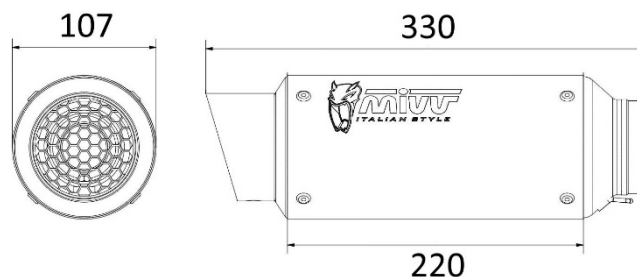

Technical specifications

GP PRO CARBON

Characteristics

Body material	Carbon
Front end cap material	Stainless steel
Rear end cap material	Stainless steel
Material of the inside of the silencer	Stainless steel
Link pipe material	Stainless steel
Type of attachment to the frame	Stainless steel screwed bracket
Total body length (mm)	220 mm
Internal diameter of the silencer coupling (mm)	Ø 65
Presence of dB-Killer	Yes
Silencer weight	1,55 kg