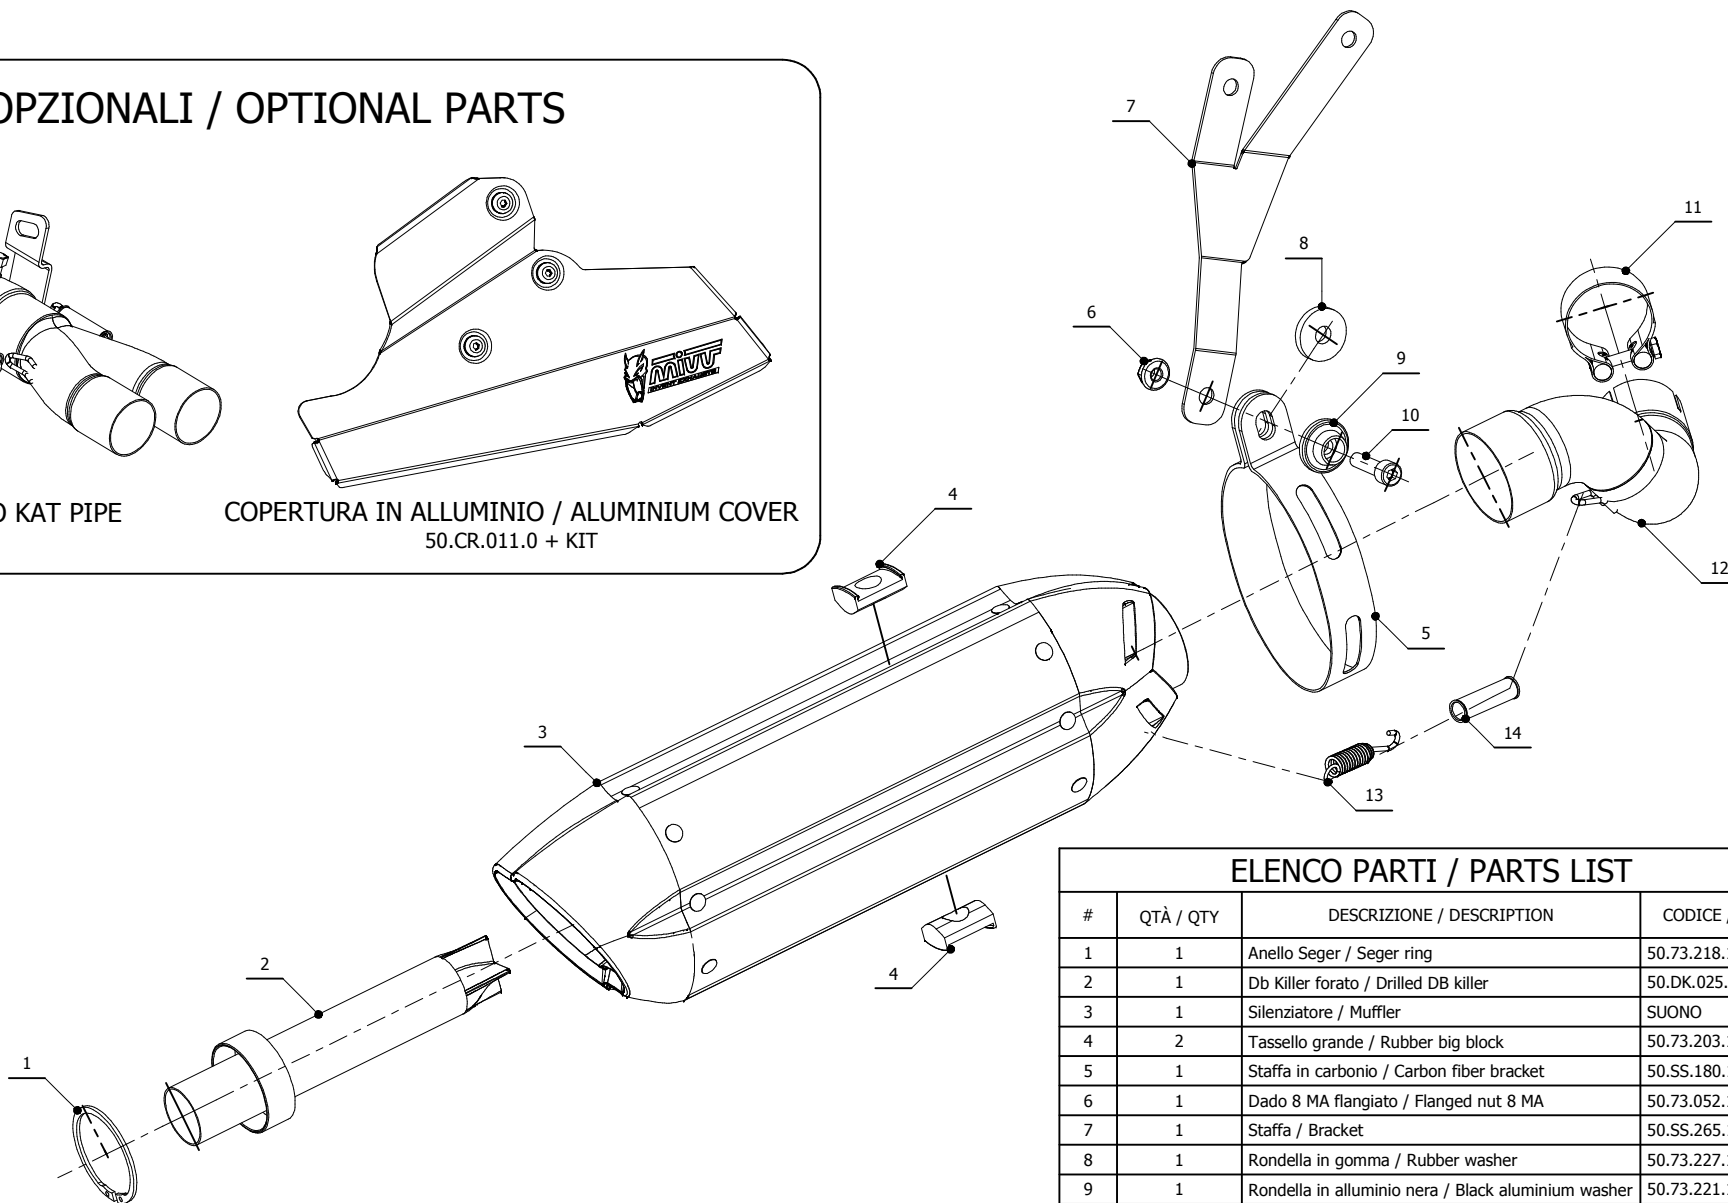

MODEL HONDA CB 1000 R

YEAR 2008 -->

LINE SPORT

MUFFLER SUONO

SCHEMATIC

PARTI OPZIONALI / OPTIONAL PARTS

TUBO ELIMINA KAT / NO KAT PIPE
00.73.H.041.C1

COPERTURA IN ALLUMINIO / ALUMINIUM COVER
50.CR.011.0 + KIT

ELENCO PARTI / PARTS LIST

#	QTÀ / QTY	DESCRIZIONE / DESCRIPTION	CODICE / CODE
1	1	Anello Seger / Seger ring	50.73.218.1
2	1	Db Killer forato / Drilled DB killer	50.DK.025.0
3	1	Silenziatore / Muffler	SUONO
4	2	Tassello grande / Rubber big block	50.73.203.1
5	1	Staffa in carbonio / Carbon fiber bracket	50.SS.180.1
6	1	Dado 8 MA flangiato / Flanged nut 8 MA	50.73.052.1
7	1	Staffa / Bracket	50.SS.265.1
8	1	Rondella in gomma / Rubber washer	50.73.227.1
9	1	Rondella in alluminio nera / Black aluminium washer	50.73.221.1
10	1	Vite M8x30 / Screw M8x30	50.73.219.1
11	1	Fascetta Ø 48/51 mm / Pipe clamp Ø 48/51 mm	50.FA.007.1
12	1	Tubo di raccordo / Link pipe	9773H041S2
13	1	Molla corta / Short Spring	50.73.123.1
14	1	Tubo in gomma per molla / Rubber pipe for spring	50.73.210.1