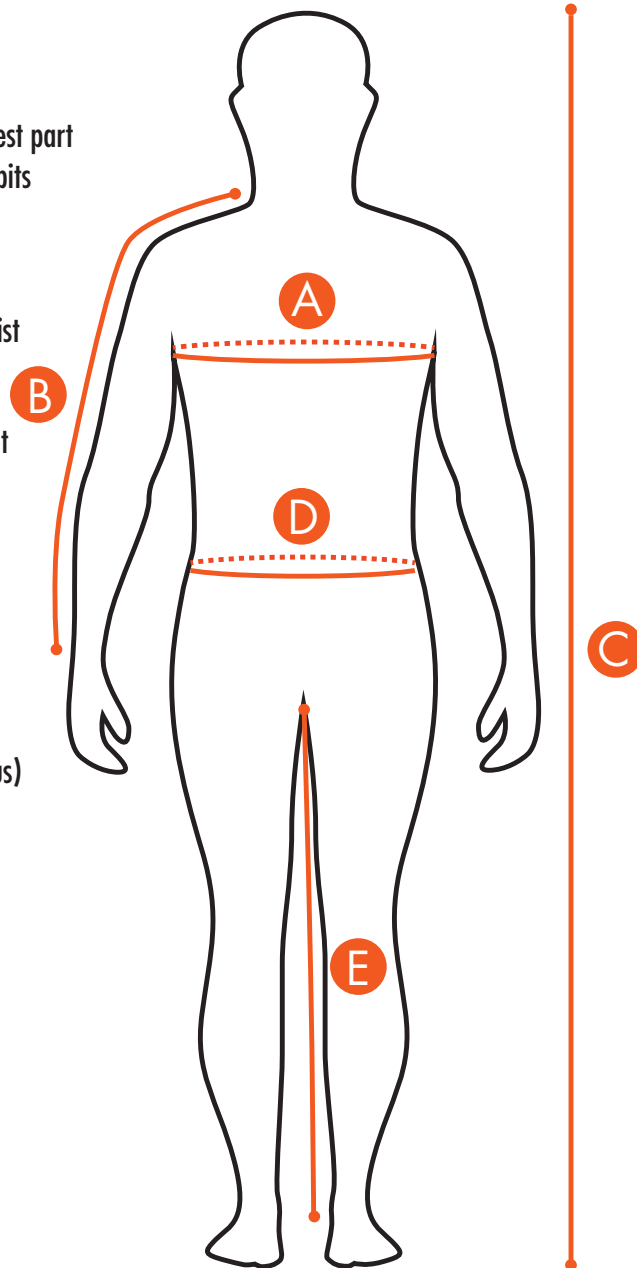

# ADULTS MX GEAR

- A** Chest: Measure around the fullest part of the chest just under the arm pits
- B** Arm length: measure from shoulder (humerus) collar to wrist
- C** Rider height from bottom of feet to to top of head
- D** Waist: Measure around the waistline, horizontal over navel
- E** Inseam: measure from crotch to ankle (Medial Malleolus)

SIZING TABLE

JERSEY SIZING	A. CHEST	B. ARM LENGTH	C. RIDER HEIGHT
XS	88–92 cm	70-74 cm	168–172 cm
S	92–96 cm	72-76 cm	172–176 cm
M	96–102 cm	74-78 cm	176–180 cm
L	102–106 cm	76-82 cm	180–184 cm
XL	106-111 cm	80-84 cm	184–188 cm
2XL	111–116 cm	82-86 cm	188–192 cm
3XL	116–121 cm	84-88 cm	192–194 cm
PANTS SIZING	D. WAIST	E. INSEAM	C. RIDER HEIGHT
28	66–72 cm	77–79 cm	168–172 cm
30	72–78 cm	80–82 cm	172–176 cm
32	78–94 cm	83–85 cm	176–180 cm
34	92–98 cm	86–88 cm	180–184 cm
36	96–102 cm	89–91 cm	184–188 cm
38	100– 106 cm	92–93 cm	188–192 cm
40	104–108 cm	93–94 cm	192–194 cm