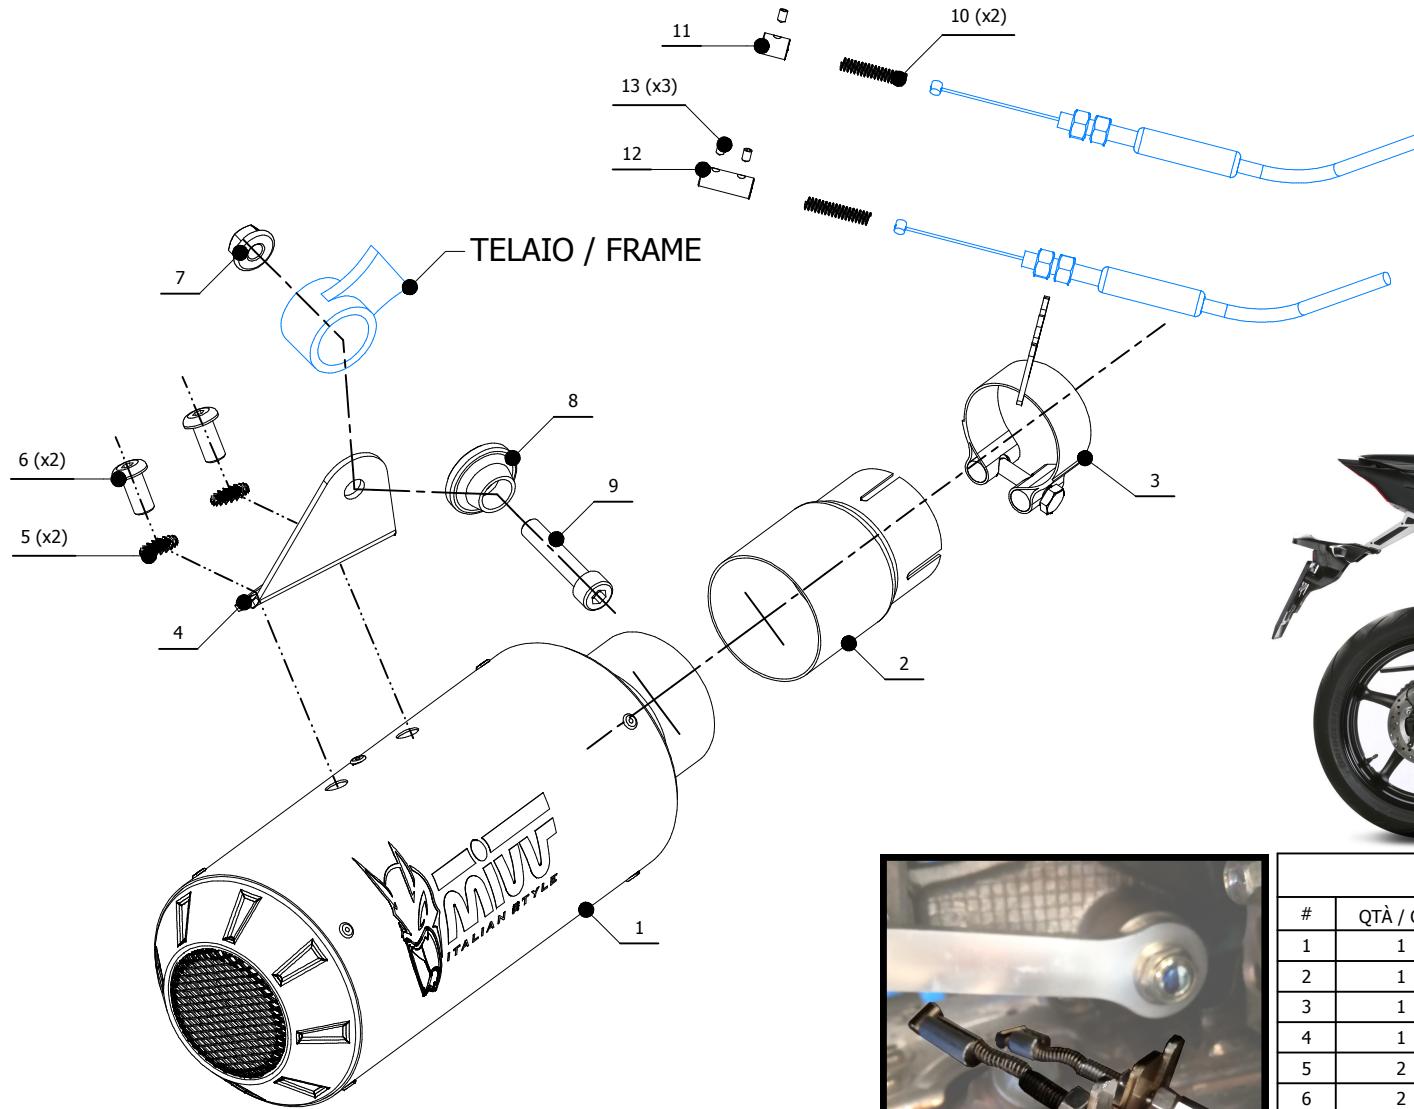

MODEL YAMAHA YZF R6

YEAR 2017 - 2021

LINE SLIP ON

MUFFLER MK3

SCHEMATIC

ELENCO PARTI / PARTS LIST

#	QTÀ / QTY	DESCRIZIONE / DESCRIPTION	CODICE / CODE
1	1	Silenziatore / Muffler	MK3 Øi 55
2	1	Tubo di raccordo / Link pipe	9773Y021S2
3	1	Fascetta passacavi / fairlead clamp	50.SS.1003.0
4	1	Staffa / Bracket	50.SS.1151.0
5	2	Rondella di sicurezza / Safety washer	50.73.604.1
6	2	Vite M8 x 16 / Screw M8 x 16	50.73.098.1
7	1	Dado M8 flangiato / Flanged nut M8	50.73.393.1
8	1	Rondella in alluminio nera / Black aluminium washer	50.73.221.1
9	1	Vite M8x40 / Screw M8x40	50.73.075.1
10	2	Molla / Spring	50.73.142.1
11	1	Morsetti in alluminio / Aluminium clamps	50.73.139.1
12	1	Morsetti in alluminio / Aluminium clamps	50.73.138.1
13	3	Grani M3 / Grub screws M3	50.73.140.1

APPLICAZIONI / APPLICATIONS

CODICE / CODE	SILENZIATORE / MUFFLER	LOGO	TUBO / PIPE
Y.063.LM3C	CARBONIO / CARBON FIBER	ALUMINIUM LABEL	INOX / ST. STEEL
Y.063.LM3X	INOX / ST. STEEL	LASER	