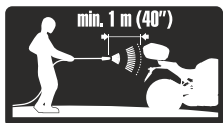

MAXIMUM SPEED, CHECK LOCAL LAWS.

ALWAYS SECURE AND LOCK PRODUCTS.

ONLY USE RECOMMENDED CLEANING PRODUCTS.

CASES ARE NOT DESIGNED TO PROTECT FRAGILE OBJECTS.

1 M. MINIMUM DISTANCE WITH POWER WASHER.

OPEN

1

CLOSE