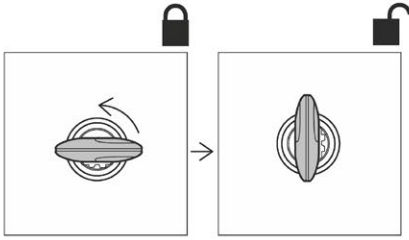

MAXIMUM SPEED, CHECK LOCAL LAWS.

ALWAYS SECURE AND LOCK PRODUCTS.

ONLY USE RECOMMENDED CLEANING PRODUCTS.

CASES ARE NOT DESIGNED TO PROTECT FRAGILE OBJECTS.

1 M. MINIMUM DISTANCE WITH POWER WASHER.

OPEN

1

CLOSE