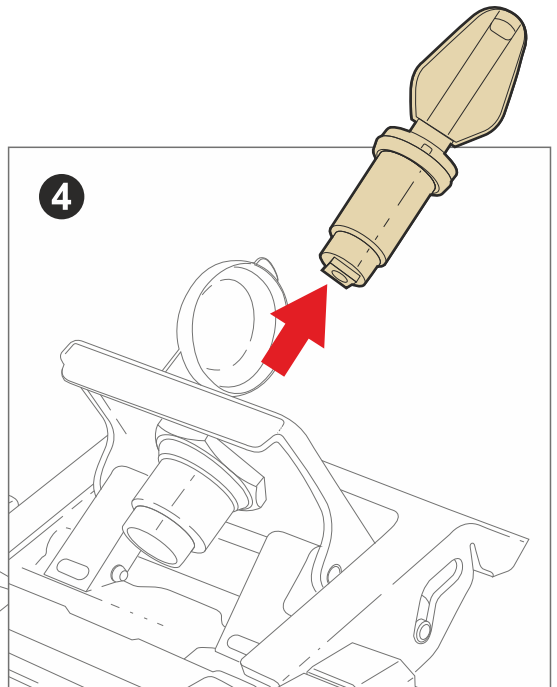

LOCK REMOVAL