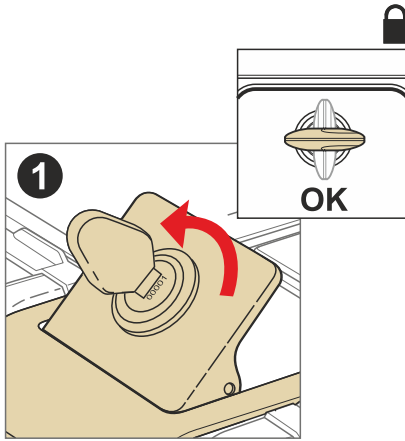

LOCK REMOVAL