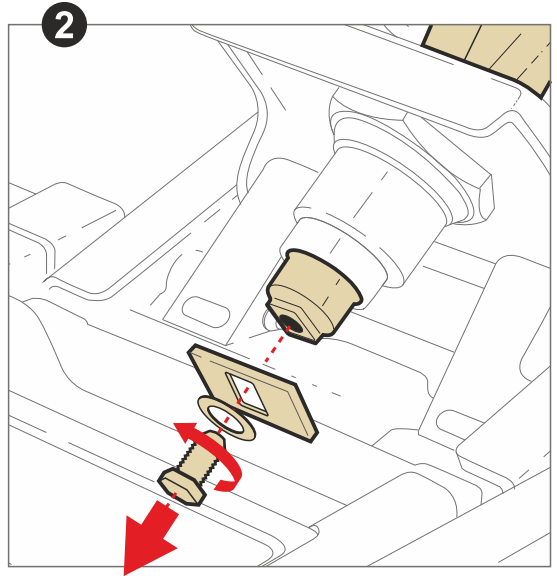

ALWAYS SECURE AND LOCK PRODUCTS.

ONLY USE RECOMMENDED CLEANING PRODUCTS.

CASES ARE NOT DESIGNED TO PROTECT FRAGILE OBJECTS.

1 M. MINIMUM DISTANCE WITH POWER WASHER.

TERRA LOCK SYSTEM

PATENT PENDING

OPEN AND CLOSE

INTEGRATED CARRYING HANDLE

ASSEMBLY AND RELEASE

UNLOCK AND LOCK

LOCK REMOVAL

OPEN

1

2

CLOSE