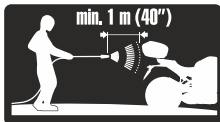

1 M. MINIMUM DISTANCE WITH POWER WASHER.